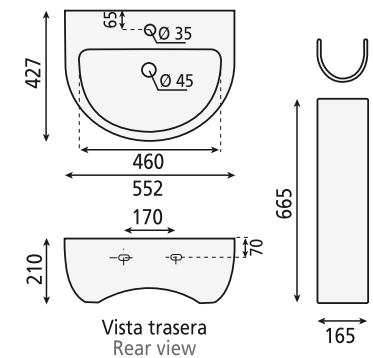

www.bhdhome.com
bhdhome@bhdhome.com

BhD 
Bath & Home Design

LAVABO FLORIDA

ref. 7506
552x427x835 mm

Lavabo con pedestal (2 bultos)
Washbasin with pedestal (2 cartons)

Lavabo - Washbasin

 560x435x220 mm

Pedestal - Pedestal

 180x165x675 mm

 30 kg.

 31 kg.

 36 ud.

LAVABO
FLORIDA
Ref. 7506
552 X 427 X 835 mm

Vista trasera
Rear view

Bath and Home Design S.L.
Polígono de Heras, Parcela 323 | Heras
CANTABRIA | ESPAÑA
T: +34 942 324 160 | F: +34 942 323 817