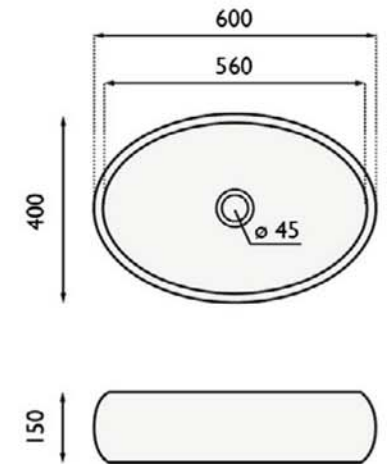

BhD 
Bath & Home Design

PARMA
Ref. 7046
600x400x150 mm

PARMA

Ref. 7046

600x400x150 mm

Lavabo sobre encimera
Topcounter washbasin

- ▶ Sin rebosadero
- ▶ Without overflow

-  11 Kg.
-  12 kg.
-  40 Ud.